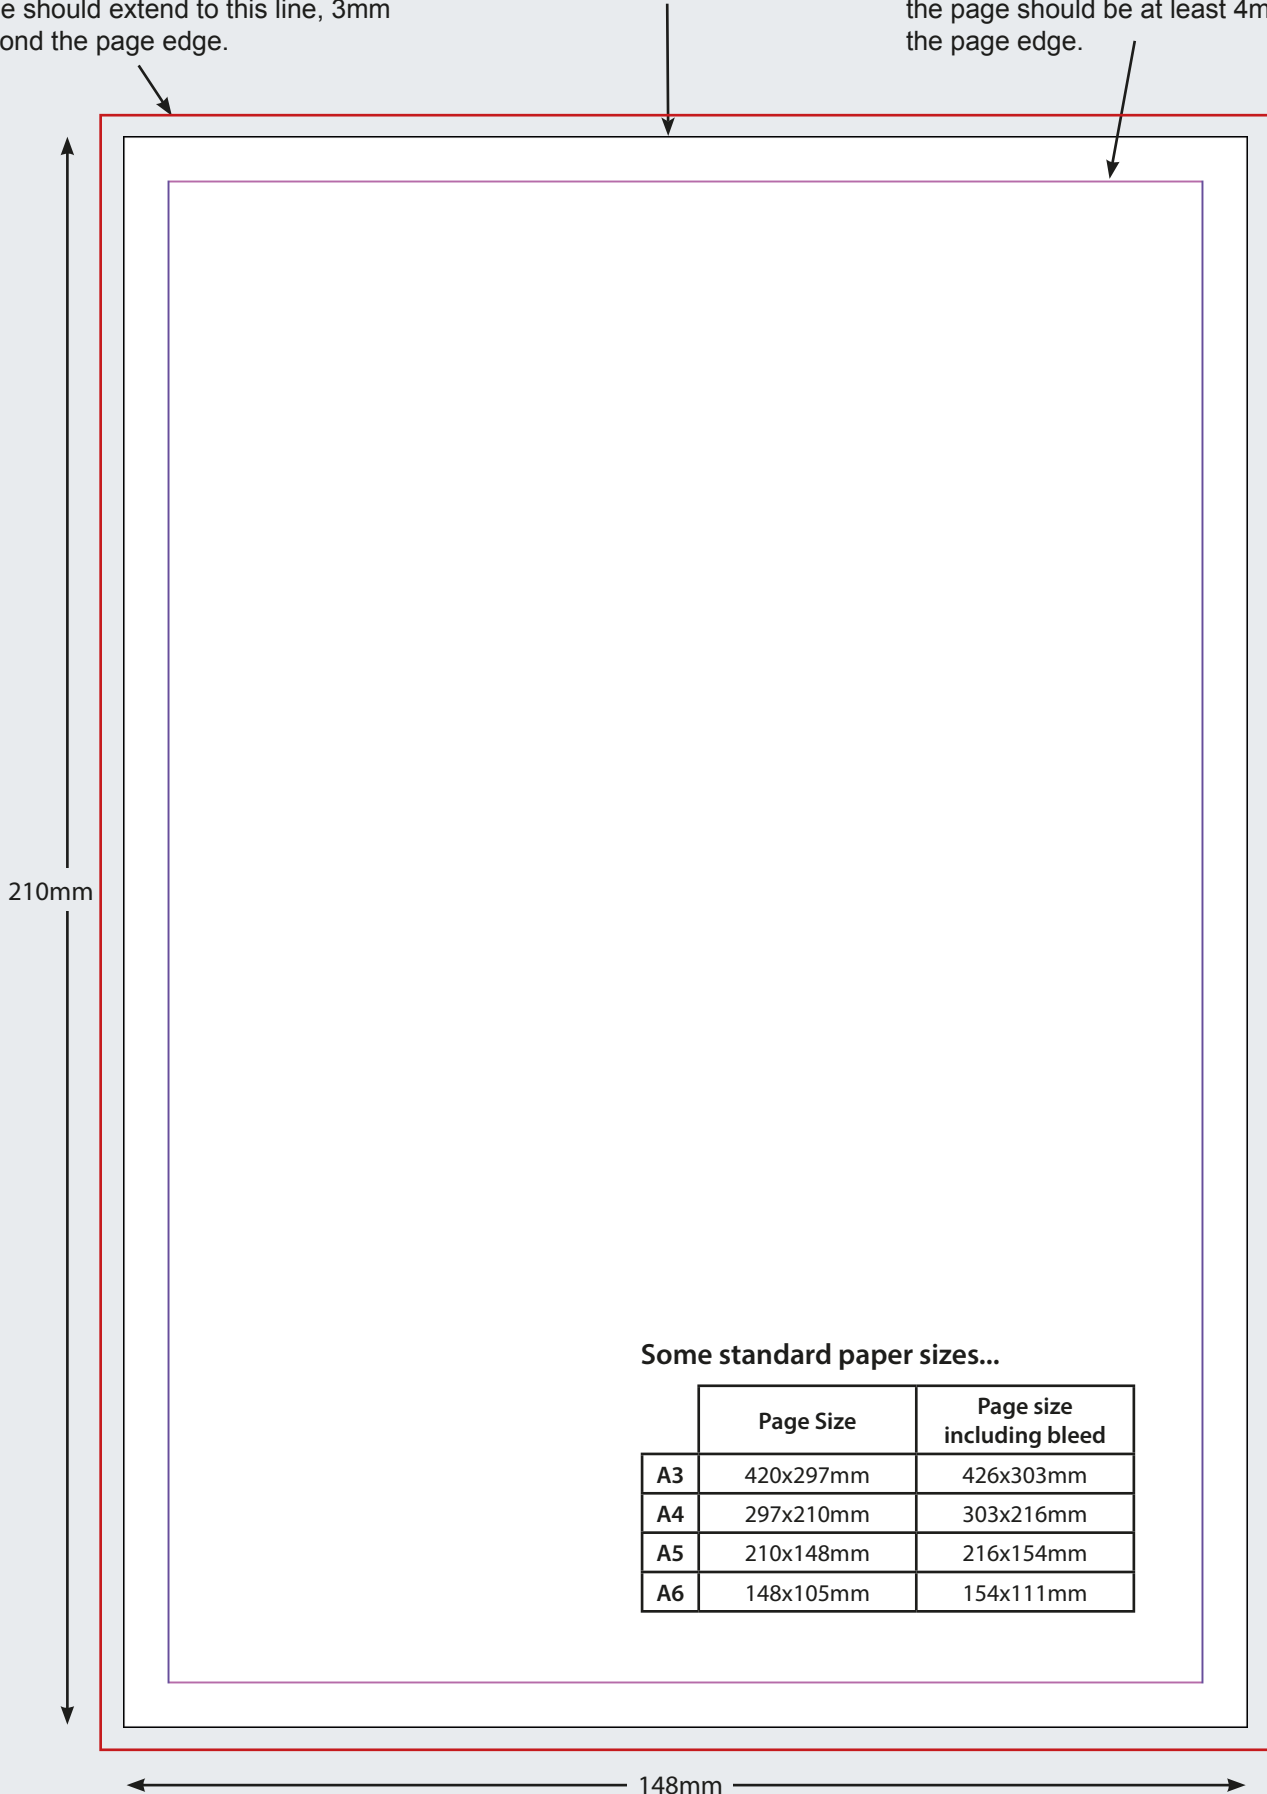

Bleed: Any background image or colour that you want printed to the edge of the page should extend to this line, 3mm beyond the page edge.

Page Edge: Final printed size, in this case A5 (210x148mm)

Margin: Any text, graphics or images that you don't want printed to the edge of the page should be at least 4mm inside the page edge.

Some standard paper sizes...

	Page Size	Page size including bleed
A3	420x297mm	426x303mm
A4	297x210mm	303x216mm
A5	210x148mm	216x154mm
A6	148x105mm	154x111mm