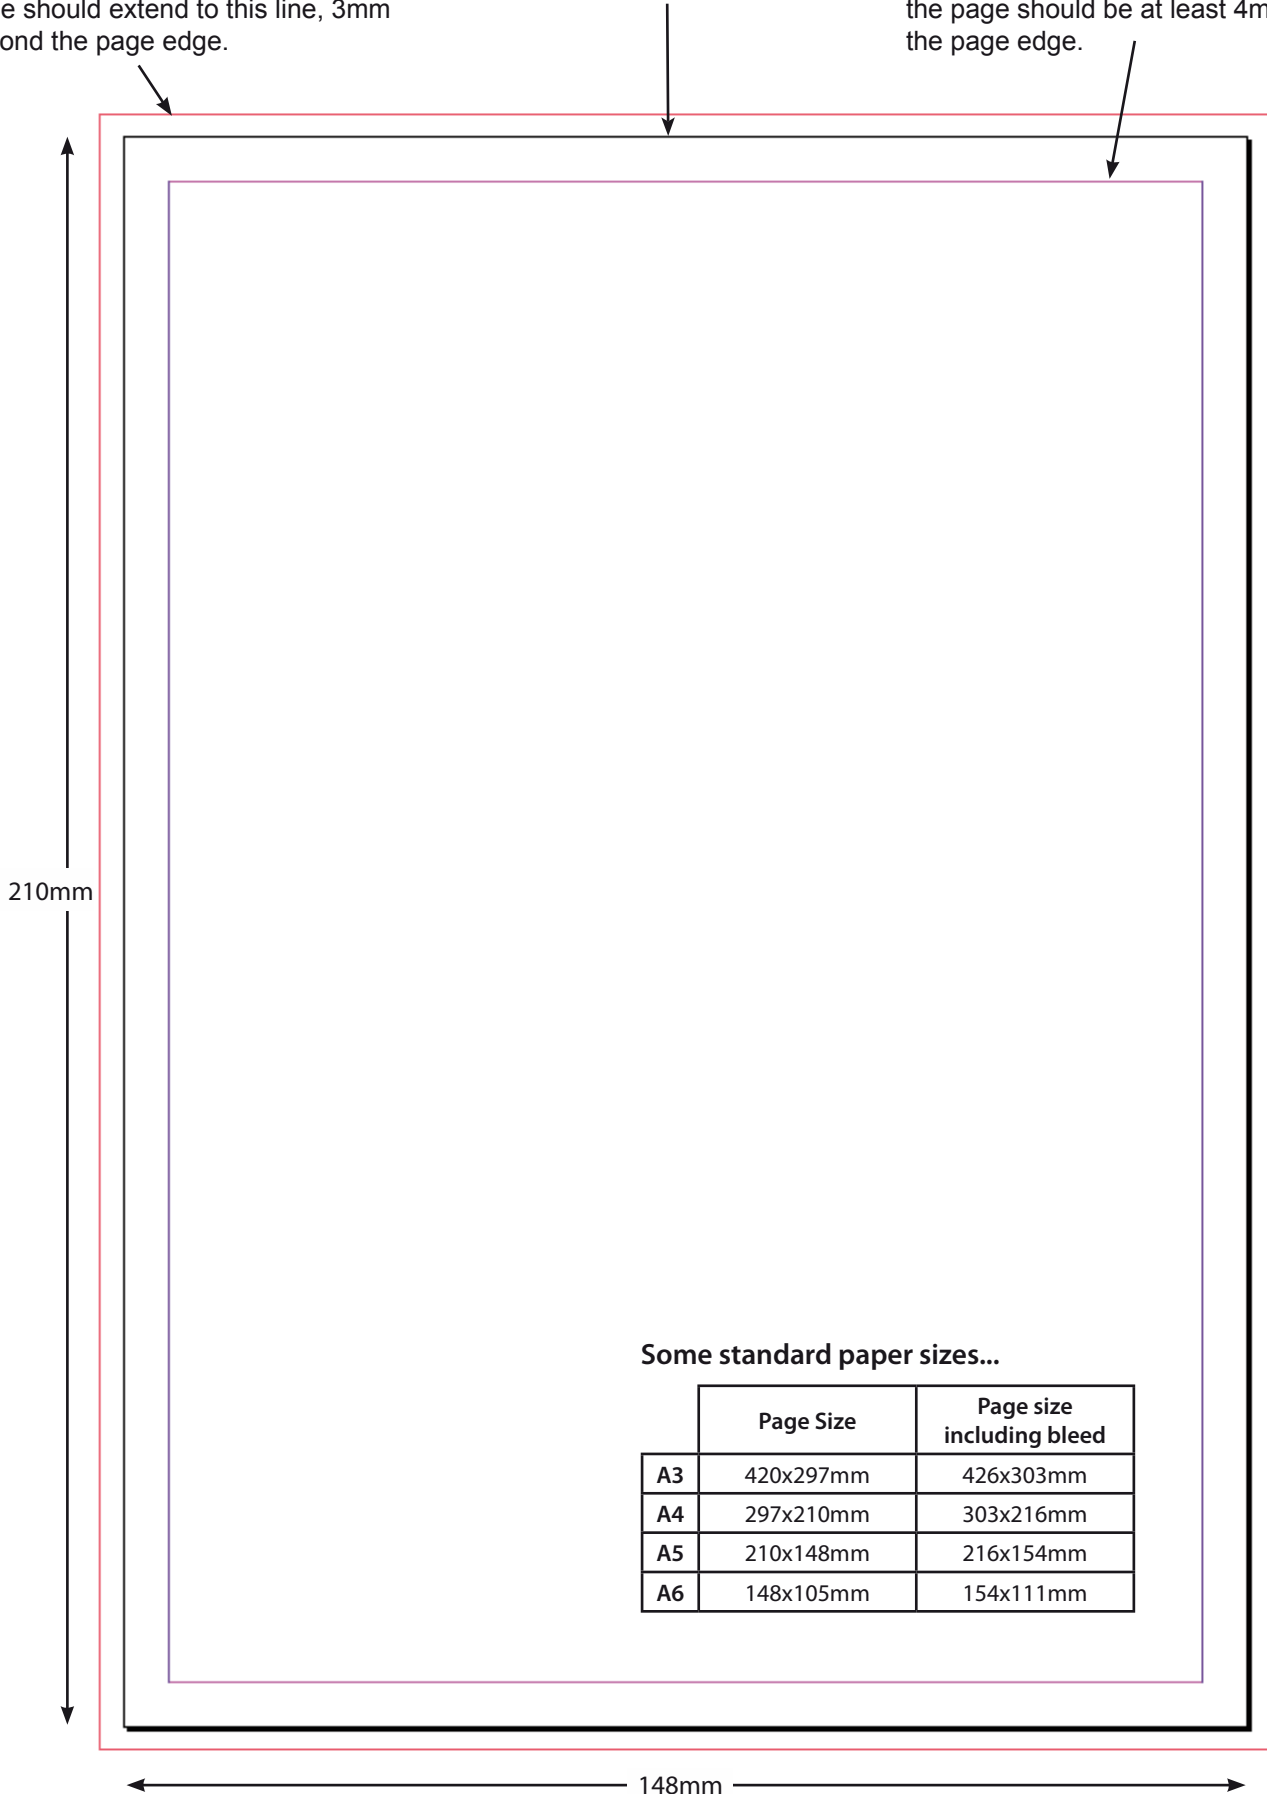

Full Bleed Printing

Bleed: Any background image or colour that you want printed to the edge of the page should extend to this line, 3mm beyond the page edge.

Page Edge: Final printed size, in this case A5 (210x148mm)

Margin: Any text, graphics or images that you don't want printed to the edge of the page should be at least 4mm inside the page edge.

Some standard paper sizes...

	Page Size	Page size including bleed
A3	420x297mm	426x303mm
A4	297x210mm	303x216mm
A5	210x148mm	216x154mm
A6	148x105mm	154x111mm